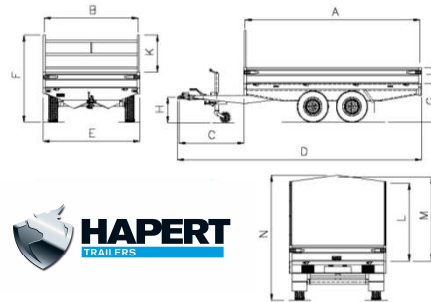

## Accessories

High cover 150 cm. high		
Useful height sides	[L]	150
Useful height in the middle	[M]	162
Total height	[N]	240
High cover 180 cm. high		
Useful height sides	[L]	180
Useful height in the middle	[M]	192
Total height	[N]	270
High cover 210 cm. high		
Useful height sides	[L]	210
Useful height in the middle	[M]	222
Total height	[N]	300

Dimensions in cm, weights in kg.

All specifications are subject to change

Edition: 2022