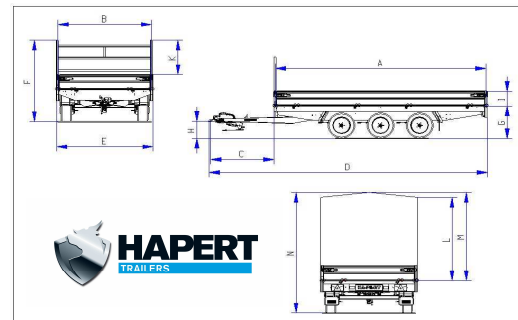

Accessories	
High cover 150 cm. high	
Useful height sides	[L] 150
Useful height in the middle	[M] 162
Total height	[N] 240
High cover 180 cm. high	
Useful height sides	[L] 180
Useful height in the middle	[M] 192
Total height	[N] 270
High cover 210 cm. high	
Useful height sides	[L] 210
Useful height in the middle	[M] 222
Total height	[N] 300

Dimensions in cm, weights in kg.

All specifications are subject to change

Edition: 2022